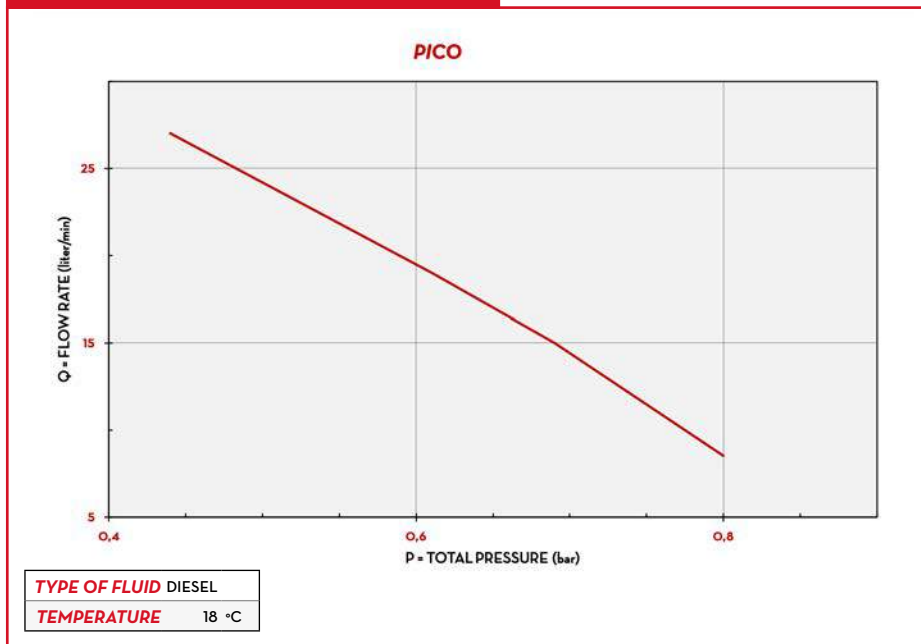

HOSE REELS

ACCESSORIES

MERCHANDISE

AIR

ANTIFREEZE

AdBlue®

BIODIESEL

DIESEL

FOOD

GASOLINE

GREASE

KEROSENE

OIL

WATER

WINDSCREEN

CHART

IN THE BOX

- PICO UNIT
- DELIVERY HOSE
- SUCTION PIPE
- MANUAL/AUTOMATIC NOZZLE
- METER (ON REQUEST)
- INSTRUCTION MANUAL

DETAILS