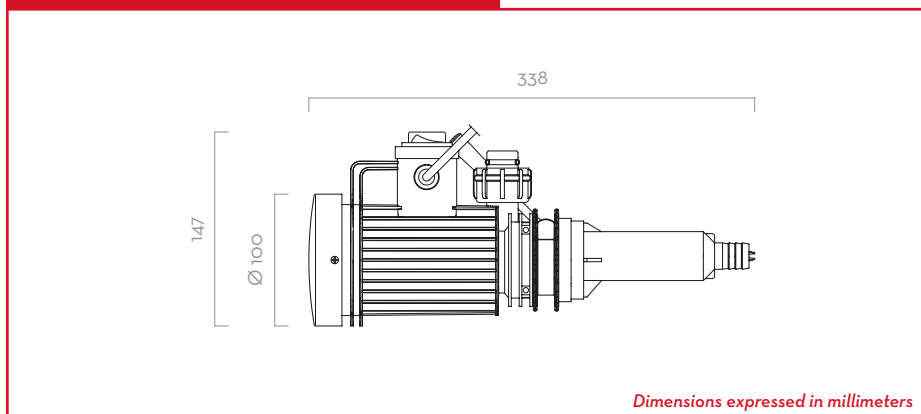

ELECTRIC CABLE WITH CLAMPS
(only dc version)

DIMENSIONS

MATERIALS

- BODY: TECHNOPYLIMER
- TURBINES: TECHNOPYLIMER

TECHNICAL DATA

CODE	DESCRIPTION	FLUIDS TYPE	FLOW-RATE		VOLTAGE			PUMP	DUTY CYCLE	NOZZLE	HOSE		FOOT FILTER
			L/MIN	GPM	AC V./HZ DC VOLT	POWER WATT	AMP. MAX.				LENGTH	Ø	
VERSIONS WITH METER													
FOO202020	PICO 230 K24 M		35	9	230/50	224	1	PICO	-	MAN.	4M	3/4"	YES
FOO202030	PICO 230 K24 A		30	8	230/50	224	1	PICO	-	AUT.	4M	3/4"	YES
FOO202060	PICO 12 K24 M		30	8	12	110	9	PICO	30	MAN.	4M	3/4"	YES
FOO202070	PICO 12 K24 A		25	7	12	110	9	PICO	30	AUT.	4M	3/4"	YES
FOO202100	PICO 24 K24 M		30	8	24	135	5,5	PICO	30	MAN.	4M	3/4"	YES
FOO202110	PICO 24 K24 A		25	7	24	135	5,5	PICO	30	AUT.	4M	3/4"	YES
VERSIONS WITHOUT METER													
FOO202000	PICO 230 M		35	9	230/50	224	1	PICO	-	MAN.	4M	3/4"	YES
FOO202010	PICO 230 A		30	8	230/50	224	1	PICO	-	AUT.	4M	3/4"	YES
FOO202040	PICO 12 M		30	8	12	110	9	PICO	30	MAN.	4M	3/4"	YES
FOO202050	PICO 12 A		25	7	12	110	9	PICO	30	AUT.	4M	3/4"	YES
FOO202080	PICO 24 M		30	8	24	135	5,5	PICO	30	MAN.	4M	3/4"	YES
FOO202090	PICO 24 A		25	7	24	135	5,5	PICO	30	AUT.	4M	3/4"	YES